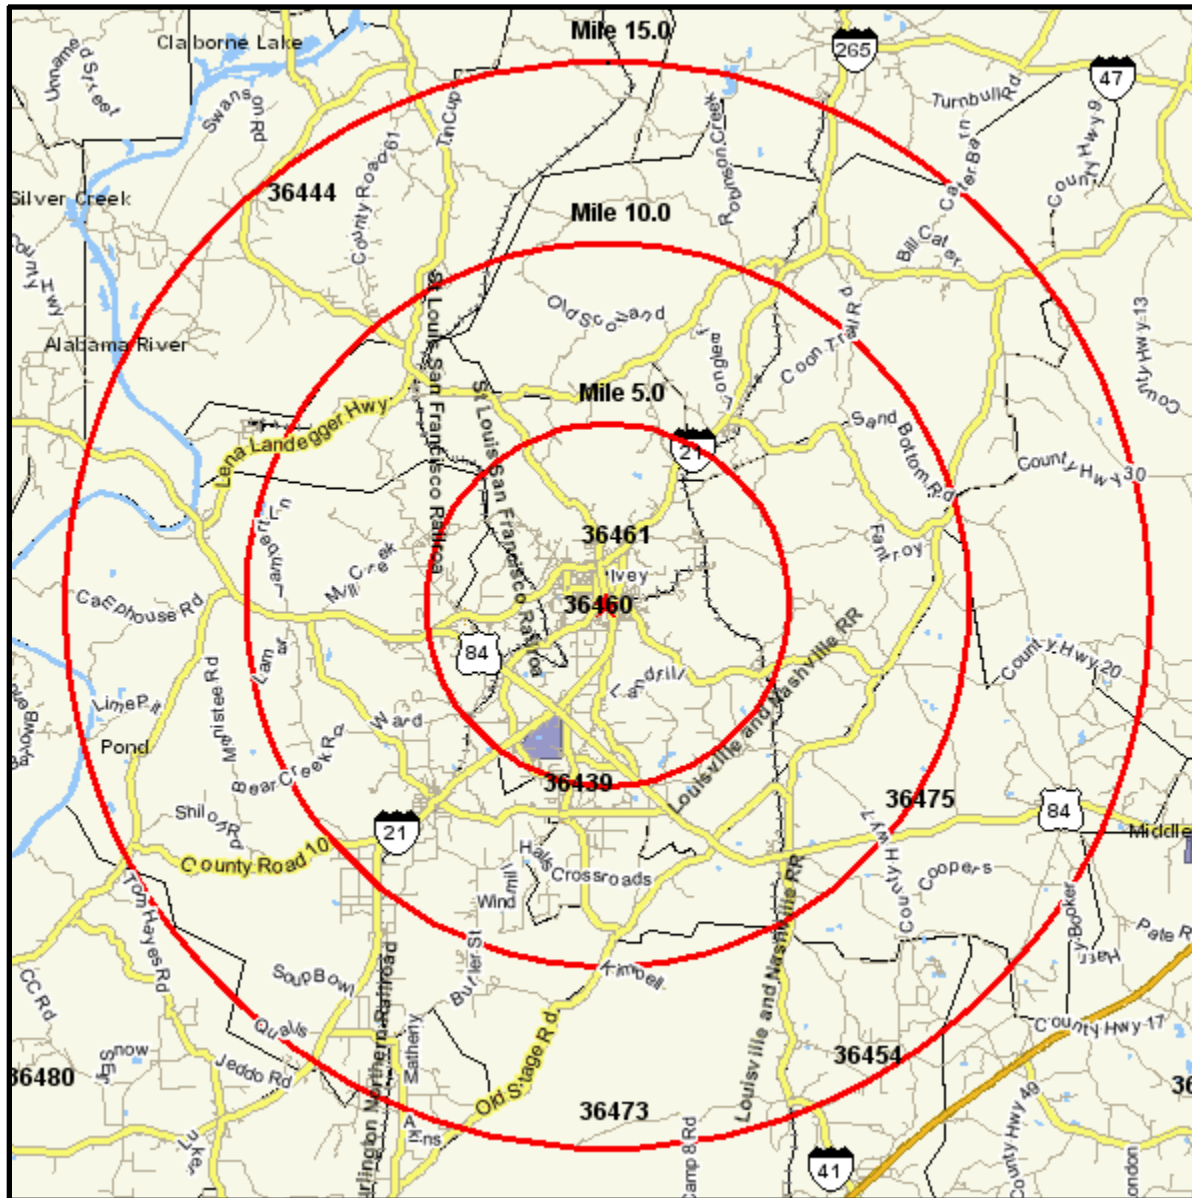

Area Map

Prepared For: JJ Mottram Company

Order #: 968344914
Site: 01

463 PIKE ST
MONROEVILLE, AL 36460-3040
Coord: 31.511166, -87.320815
Radius - See Appendix for Details

Area Map

Prepared For: JJ Mottram Company

Order #: 968344914
Site: 01

Appendix: Area Listing

Area Name:

Type: Radius 1

Radius Definition:

463 PIKE ST
MONROEVILLE, AL 36460-3040

Center Point: 31.511166 -87.320815
Circle/Band: 0.00 - 5.00

Area Name:

Type: Radius 2

Radius Definition:

463 PIKE ST
MONROEVILLE, AL 36460-3040

Center Point: 31.511166 -87.320815
Circle/Band: 0.00 - 10.00

Area Name:

Type: Radius 3

Radius Definition:

463 PIKE ST
MONROEVILLE, AL 36460-3040

Center Point: 31.511166 -87.320815
Circle/Band: 0.00 - 15.00